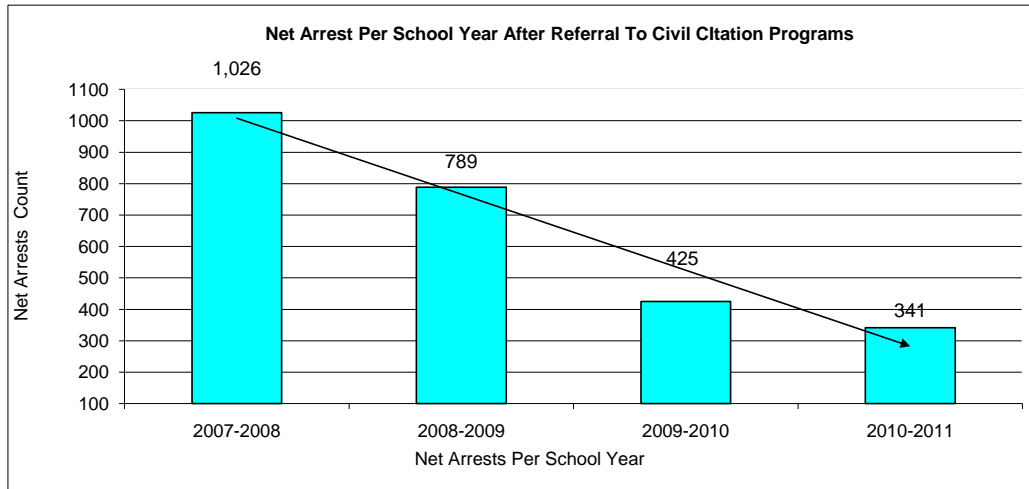

Miami-Dade Schools Police Department
Comparative Report

Includes: DOE and UCR Reporting Data

Chief Charles Hurley
4/20/2012

Net Arrest Per School Year After Referral To Civil Citation Programs