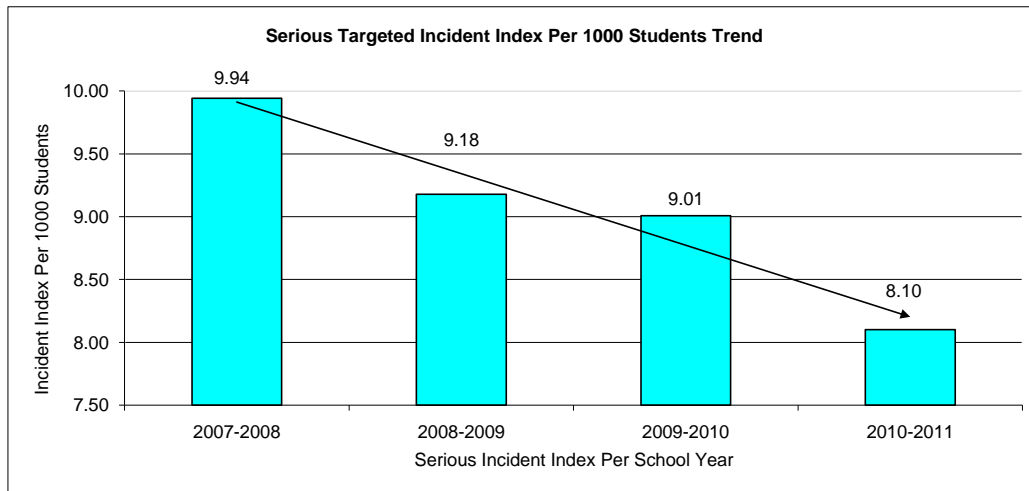

Miami-Dade Schools Police Department
Comparative Report

Includes: DOE and UCR Reporting Data

Chief Charles Hurley
4/20/2012

Serious Targeted Incidents (Internal Tracking Reported To DOE)