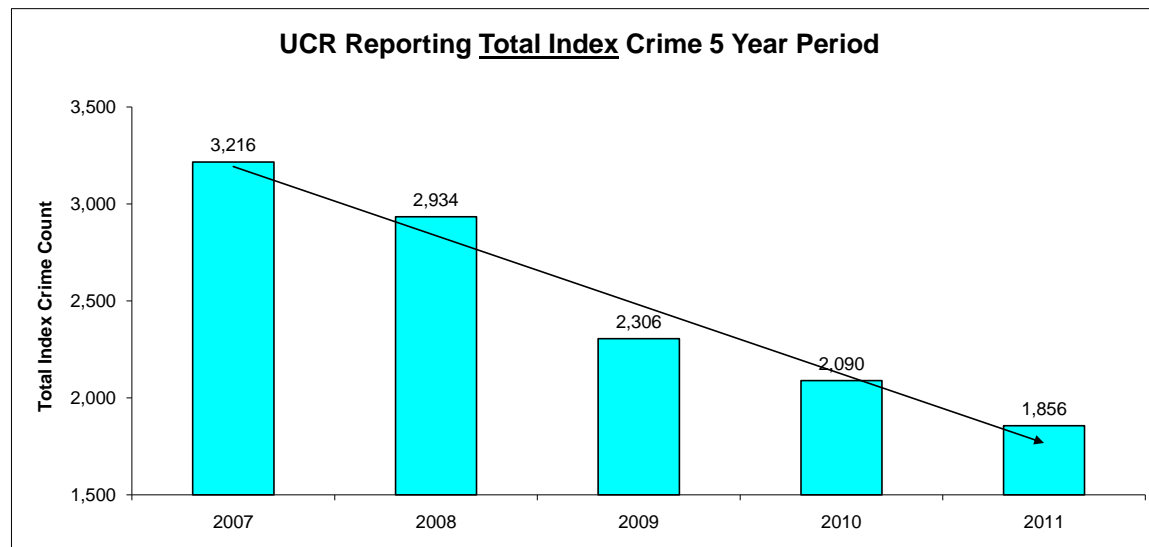

Miami-Dade Schools Police Department Comparative Report

Includes: DOE and UCR Reporting Data

Chief Charles Hurley
4/20/2012

Uniform Crime Reports (Reported To FDLE and FBI)

UCR Reporting Years	Total Index Crime	% Change	Violent	% Change	Non-Violent	% Change
2007	3,216		474		2,742	
2008	2,934	-9%	452	-5%	2,482	-9%
2009	2,306	-21%	350	-23%	1,956	-21%
2010	2,090	-9%	282	-19%	1,808	-8%
2011	1,856	-11%	223	-21%	1,633	-10%

Note: Listed incidents are police reports derived from calls for service reported to FDLE via UCR.