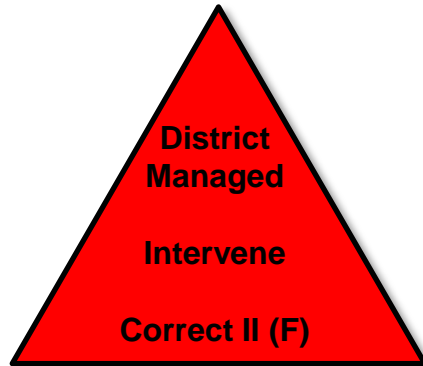

# ***Prioritized Tiered Support Based on Differentiated Accountability Designation***

# ***Prioritized Tiered Support Based on Differentiated Accountability Designation***

- Back to School PD Academy
- State/District/RC Instructional Reviews
- District and RC Content Team Preparation/Deployment
- District Led PLC for Instructional Coaches/RC Support Staff
- ST2 Team Deployment in Elementary Schools
- On-site Mentors for New/Early Career Teachers
- District On-site Support for Saturday Academies
- Progress Monitoring/Interim Assessment
- Expanded Cadre of Instructional Coaches
- PD on Classroom Walkthroughs
- Deployment of District Staff as Mentors and Tutors for Selected Students
- Gaining Momentum PD Academy