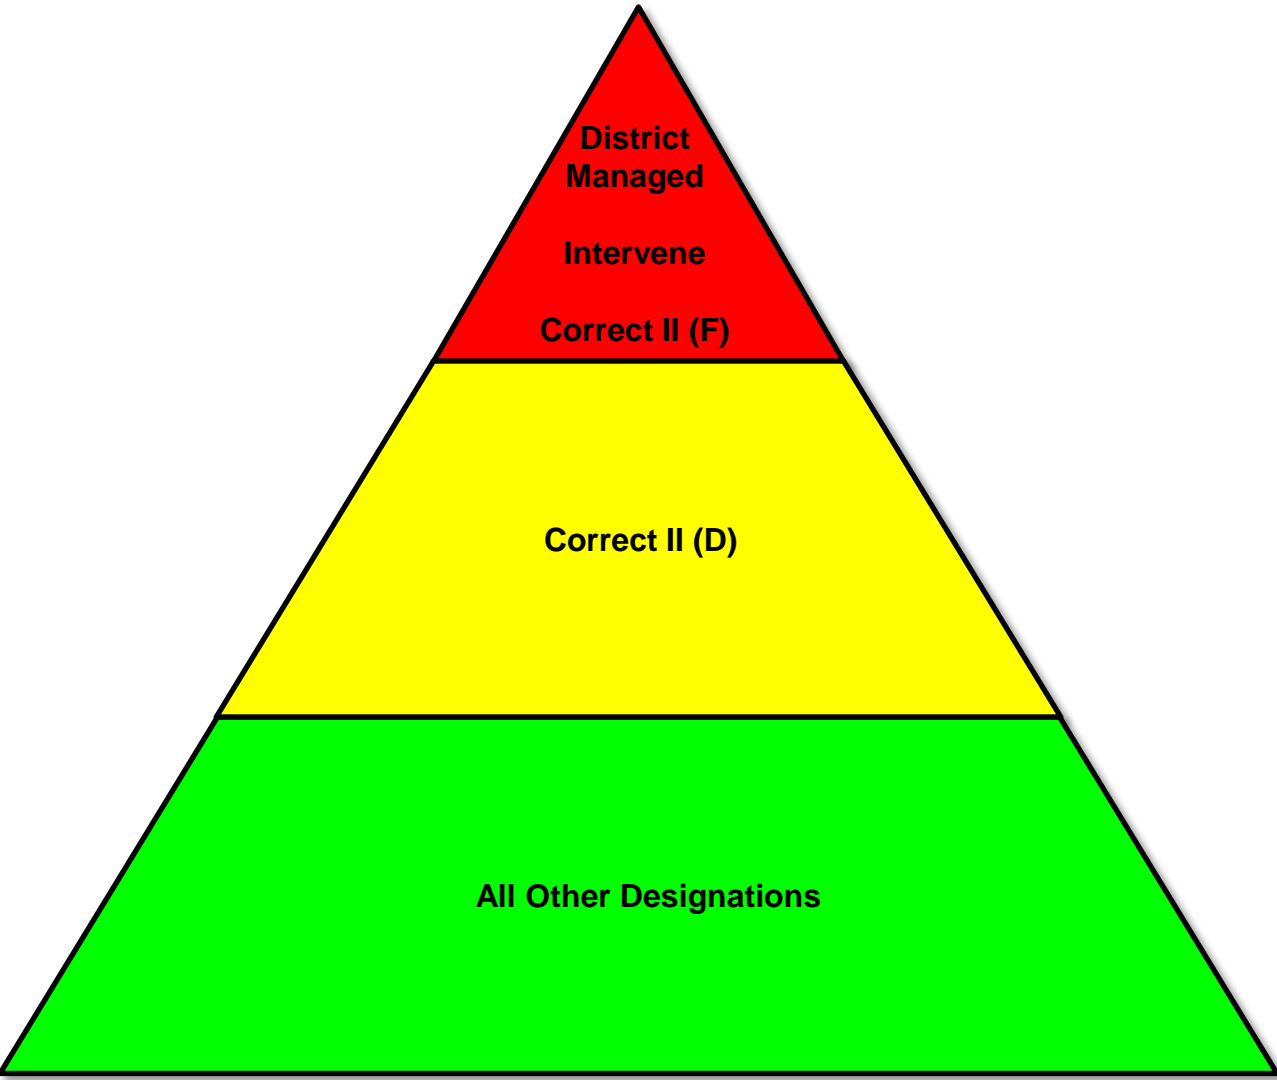

# ***Prioritized Tiered Support Based on Differentiated Accountability Designation***

# ***Prioritized Tiered Support Based on Differentiated Accountability Designation***

- Back to School PD Academy
- State/District/RC Instructional Reviews
- District and RC Content Team Preparation/Deployment
- District Led PLC for Instructional Coaches/RC Support Staff
- ST2 Team Deployment in Elementary Schools
- On-site Mentors for New/Early Career Teachers
- District On-site Support for Saturday Academies
- Progress Monitoring/Interim Assessment
- Expanded Cadre of Instructional Coaches
- PD on Classroom Walkthroughs
- Deployment of District Staff as Mentors and Tutors for Selected Students
- Gaining Momentum PD Academy

# ***Prioritized Tiered Support Based on Differentiated Accountability Designation***

- Back to School PD Academy
- Regional Center Instructional Reviews
- Instructional Coaching Services
- District Led PLC for Instructional Coaches/RC Support Staff
- Saturday Academy Online PD and Lessons
- Progress Monitoring/Interim Assessment