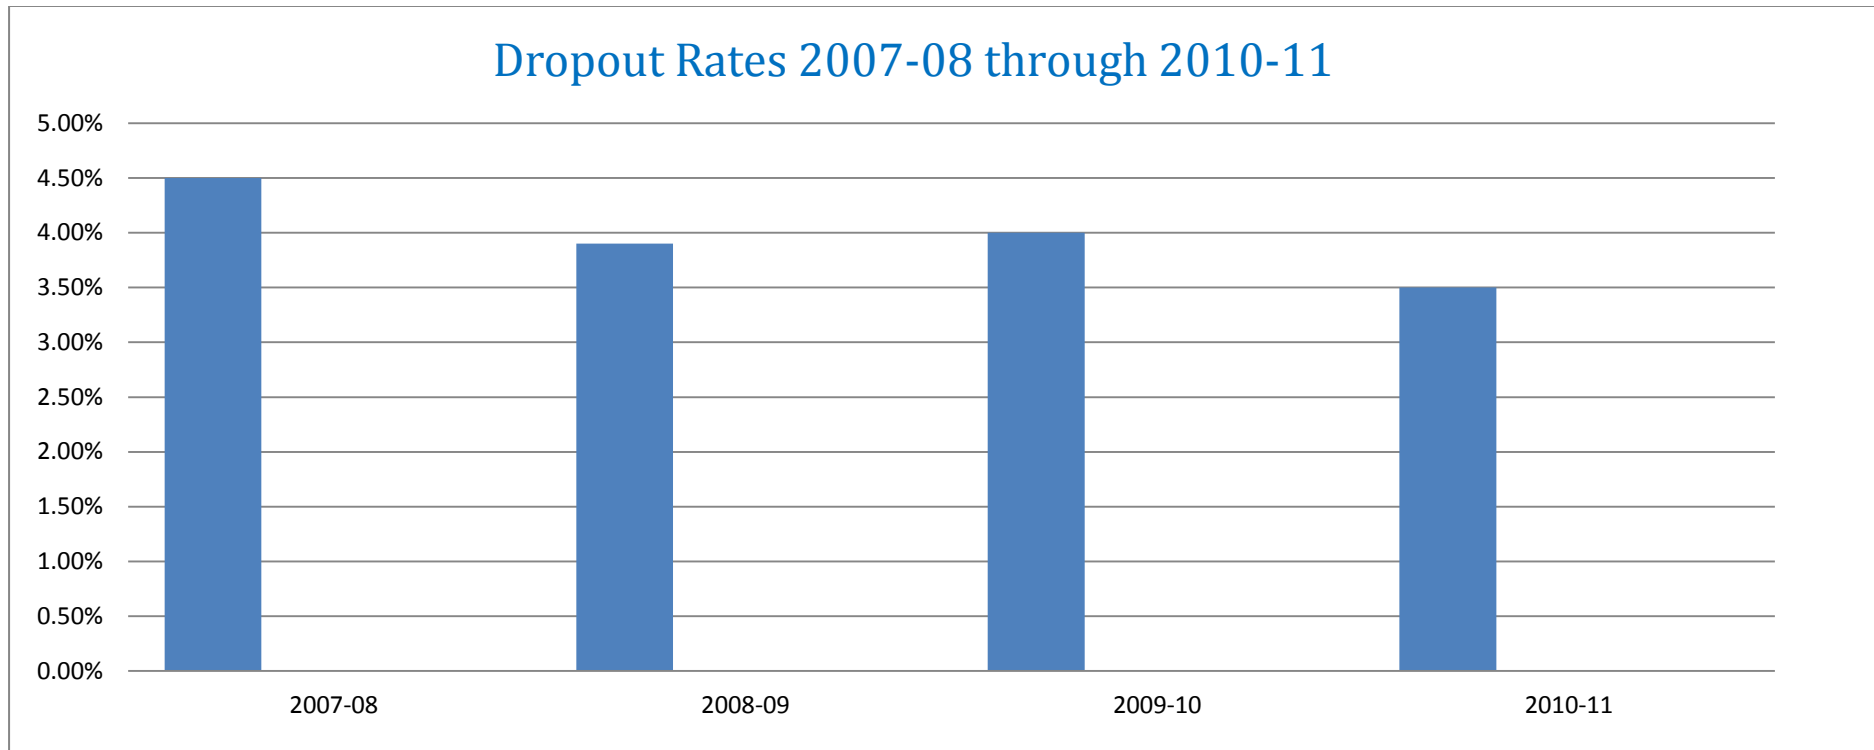

# Miami-Dade County Public Schools District School Operations

---

Source: 2010-11 Florida Department of Education (FLDOE) cohort graduation data as of 11/16/11.